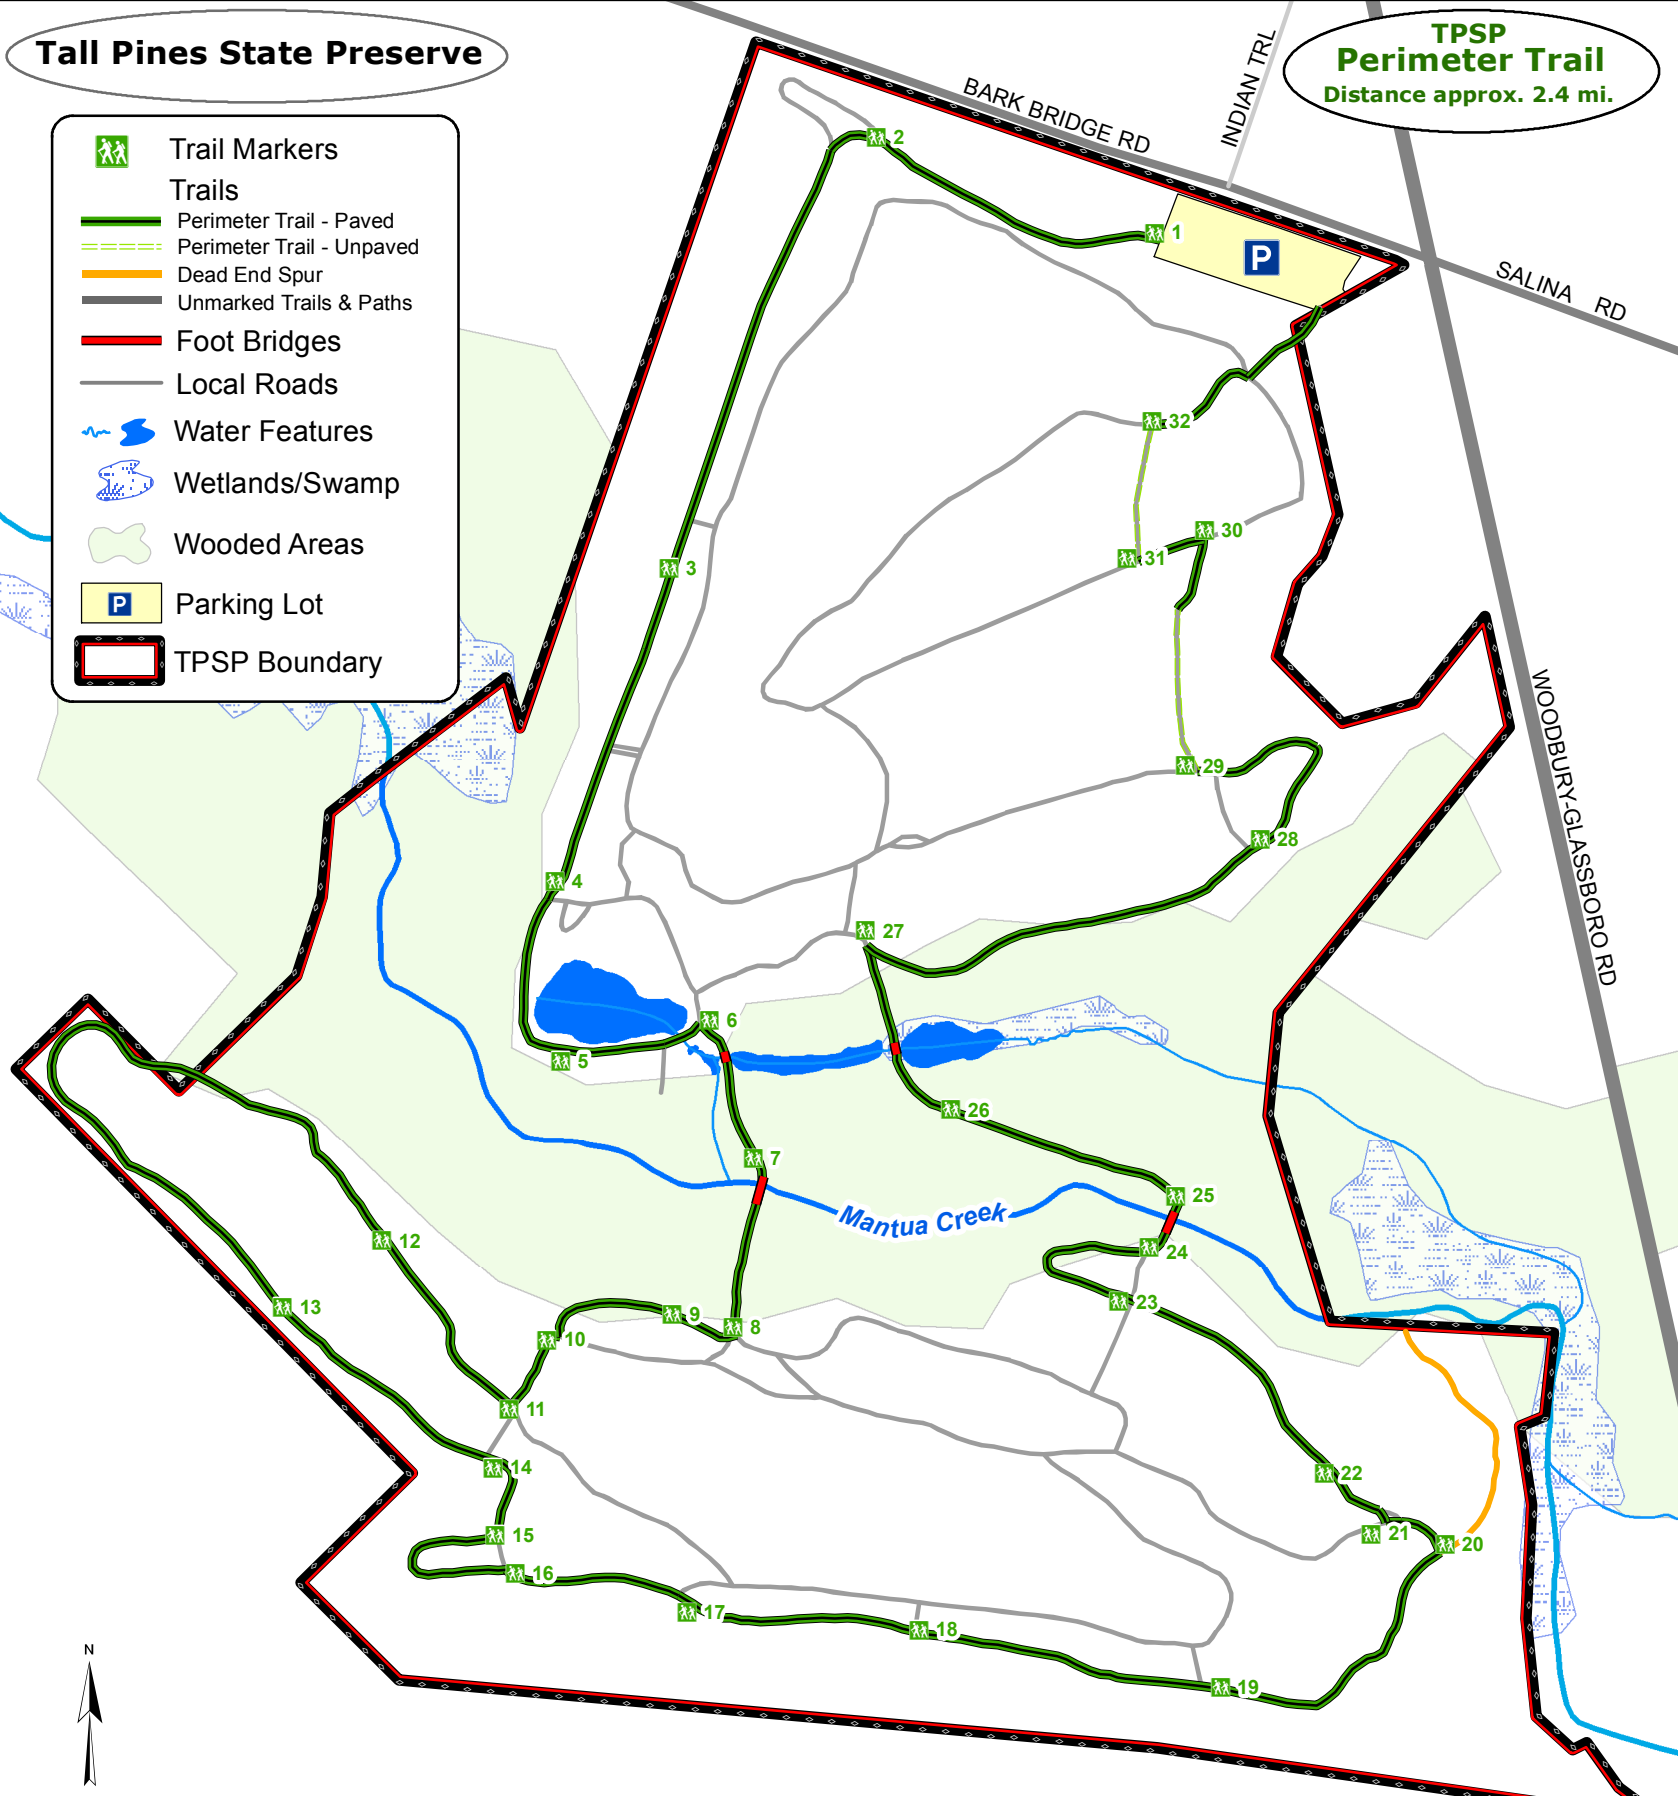

Tall Pines State Preserve

**TPSP
Perimeter Trail**
Distance approx. 2.4 mi.

 Trail Markers

Trails

-  Perimeter Trail - Paved
-  Perimeter Trail - Unpaved
-  Dead End Spur
-  Unmarked Trails & Paths

Foot Bridges

- 

Local Roads

- 

Water Features

-  Water Features
-  Wetlands/Swamp
-  Wooded Areas

 Parking Lot

 TPSP Boundary

November, 2016