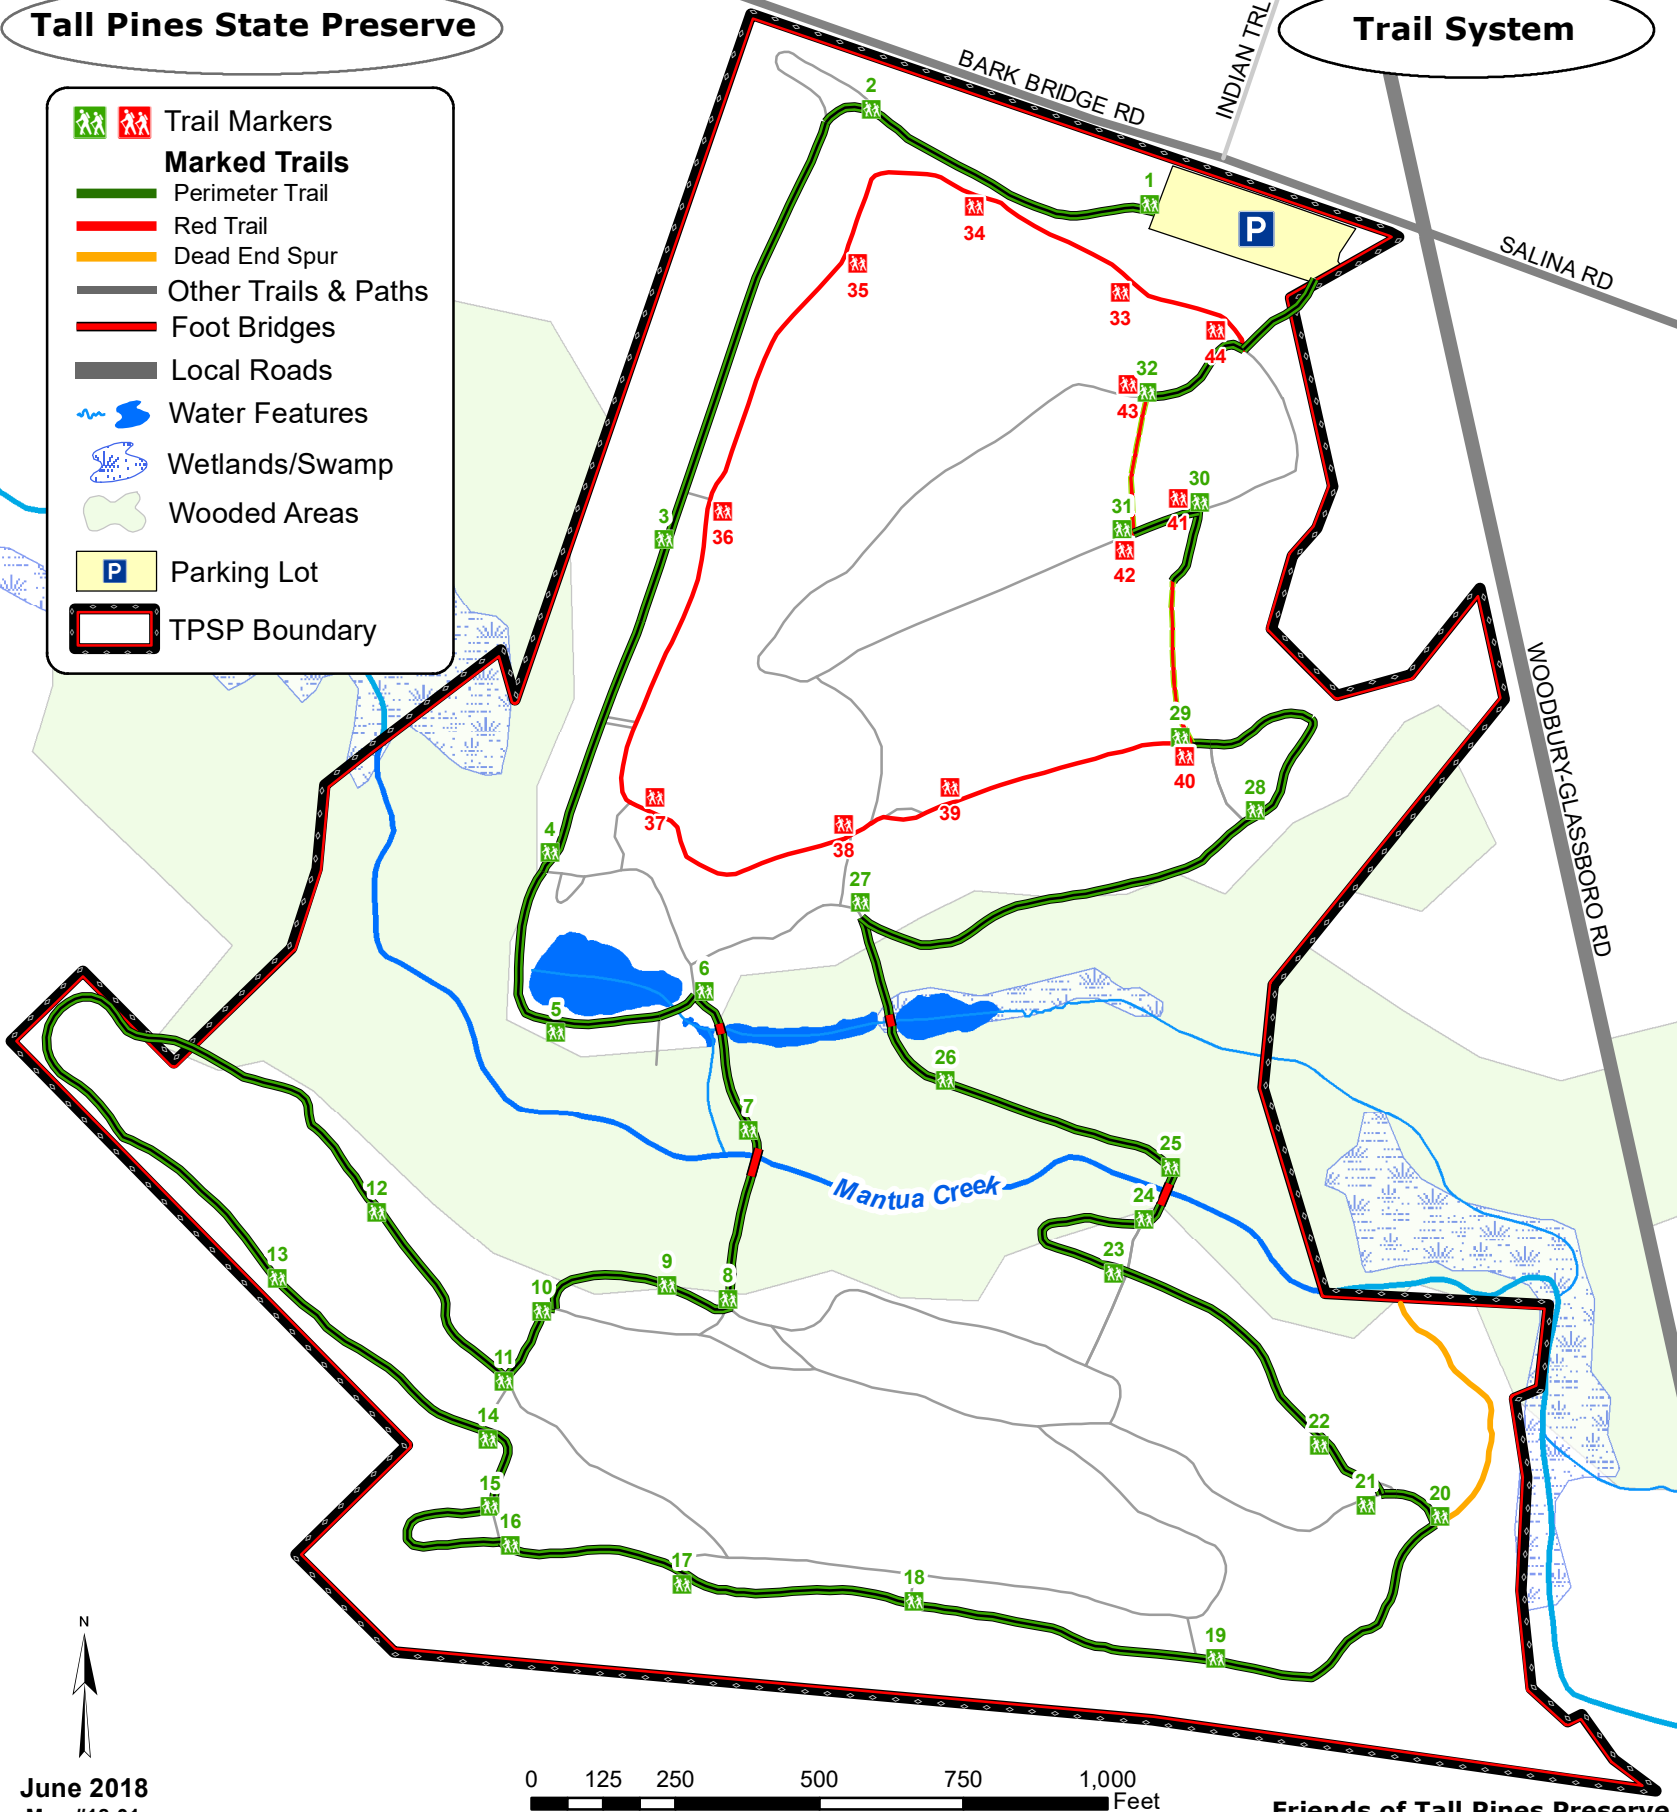

Tall Pines State Preserve

Trail System

Trail Markers

Marked Trails

Perimeter Trail

Red Trail

Dead End Spur

Other Trails & Paths

Foot Bridges

Local Roads

Water Features

Wetlands/Swamp

Wooded Areas

Parking Lot

TPSP Boundary

June 2018
Map #18-01